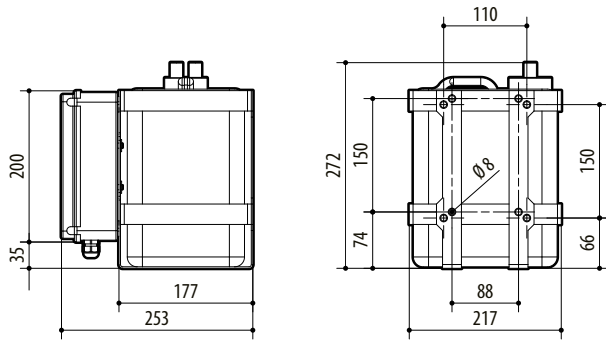

WASL5-WASPT5L