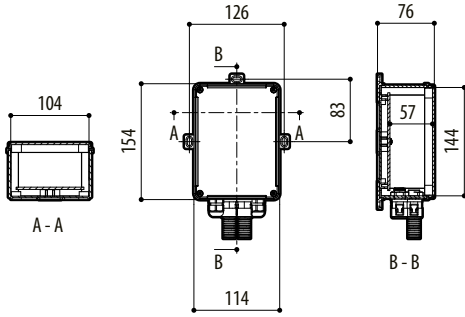

OHEG8B

INTEGRATED POSITIONING UNITS	EXPLOSION-PROOF SYSTEMS	STAINLESS STEEL SYSTEMS	DOME ENCLOSURES	VANDAL RESISTANT HOUSINGS	IR ILLUMINATORS	P&T MOTORS AND THERMIST	CAMERA BRACKETS	DIGITAL VIDEO SYSTEMS	CONTROL KEYBOARDS	VIDEO SWITCHING AND DISTRIBUTION	VIDEO TRANSMISSION