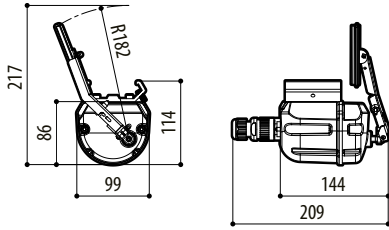

VIP6A

INTEGRATED POSITIONING UNITS	EXPLOSION-PROOF SYSTEMS	STAINLESS STEEL SYSTEMS	DOME ENCLOSURES	VANDAL RESISTANT HOUSINGS	IR ILLUMINATORS	P&T MOTORS AND THERMIST	CAMERA BRACKETS	DIGITAL VIDEO SYSTEMS	CONTROL KEYBOARDS	VIDEO SWITCHING AND DISTRIBUTION	VIDEO TRANSMISSION