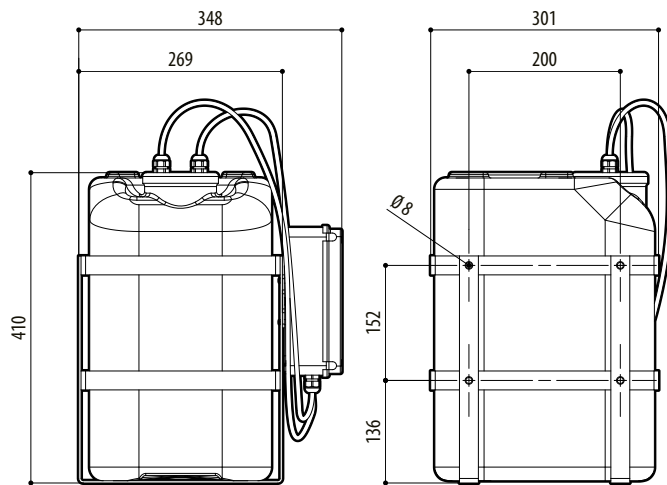

WAS23L-WASPT23L

INTEGRATED POSITIONING UNITS	EXPLOSION-PROOF SYSTEMS	STAINLESS STEEL SYSTEMS	DOME ENCLOSURES	VANDAL RESISTANT HOUSINGS	IR ILLUMINATORS	P&T MOTORS AND THERMIST	CAMERA BRACKETS	DIGITAL VIDEO SYSTEMS	CONTROL KEYBOARDS	VIDEO SWITCHING AND DISTRIBUTION	VIDEO TRANSMISSION