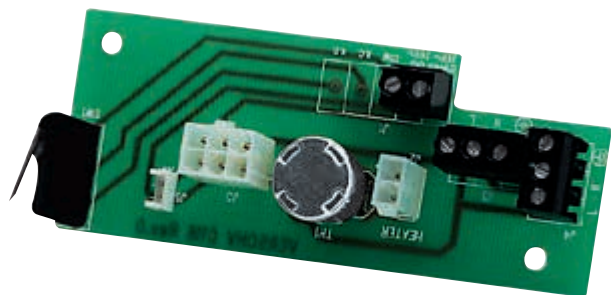

# Tamper switch alarm

## DESCRIPTION

Tamper switch on board with tamper proof screws and key.

### GENERAL

Tamper switch on board with tamper proof screws and key

### PART NUMBER

OHOVTA1	Tamper switch on board with tamper proof screws and key for HOV housing
OHPVTA1	Tamper switch on board with tamper proof screws and key for VERSO housing